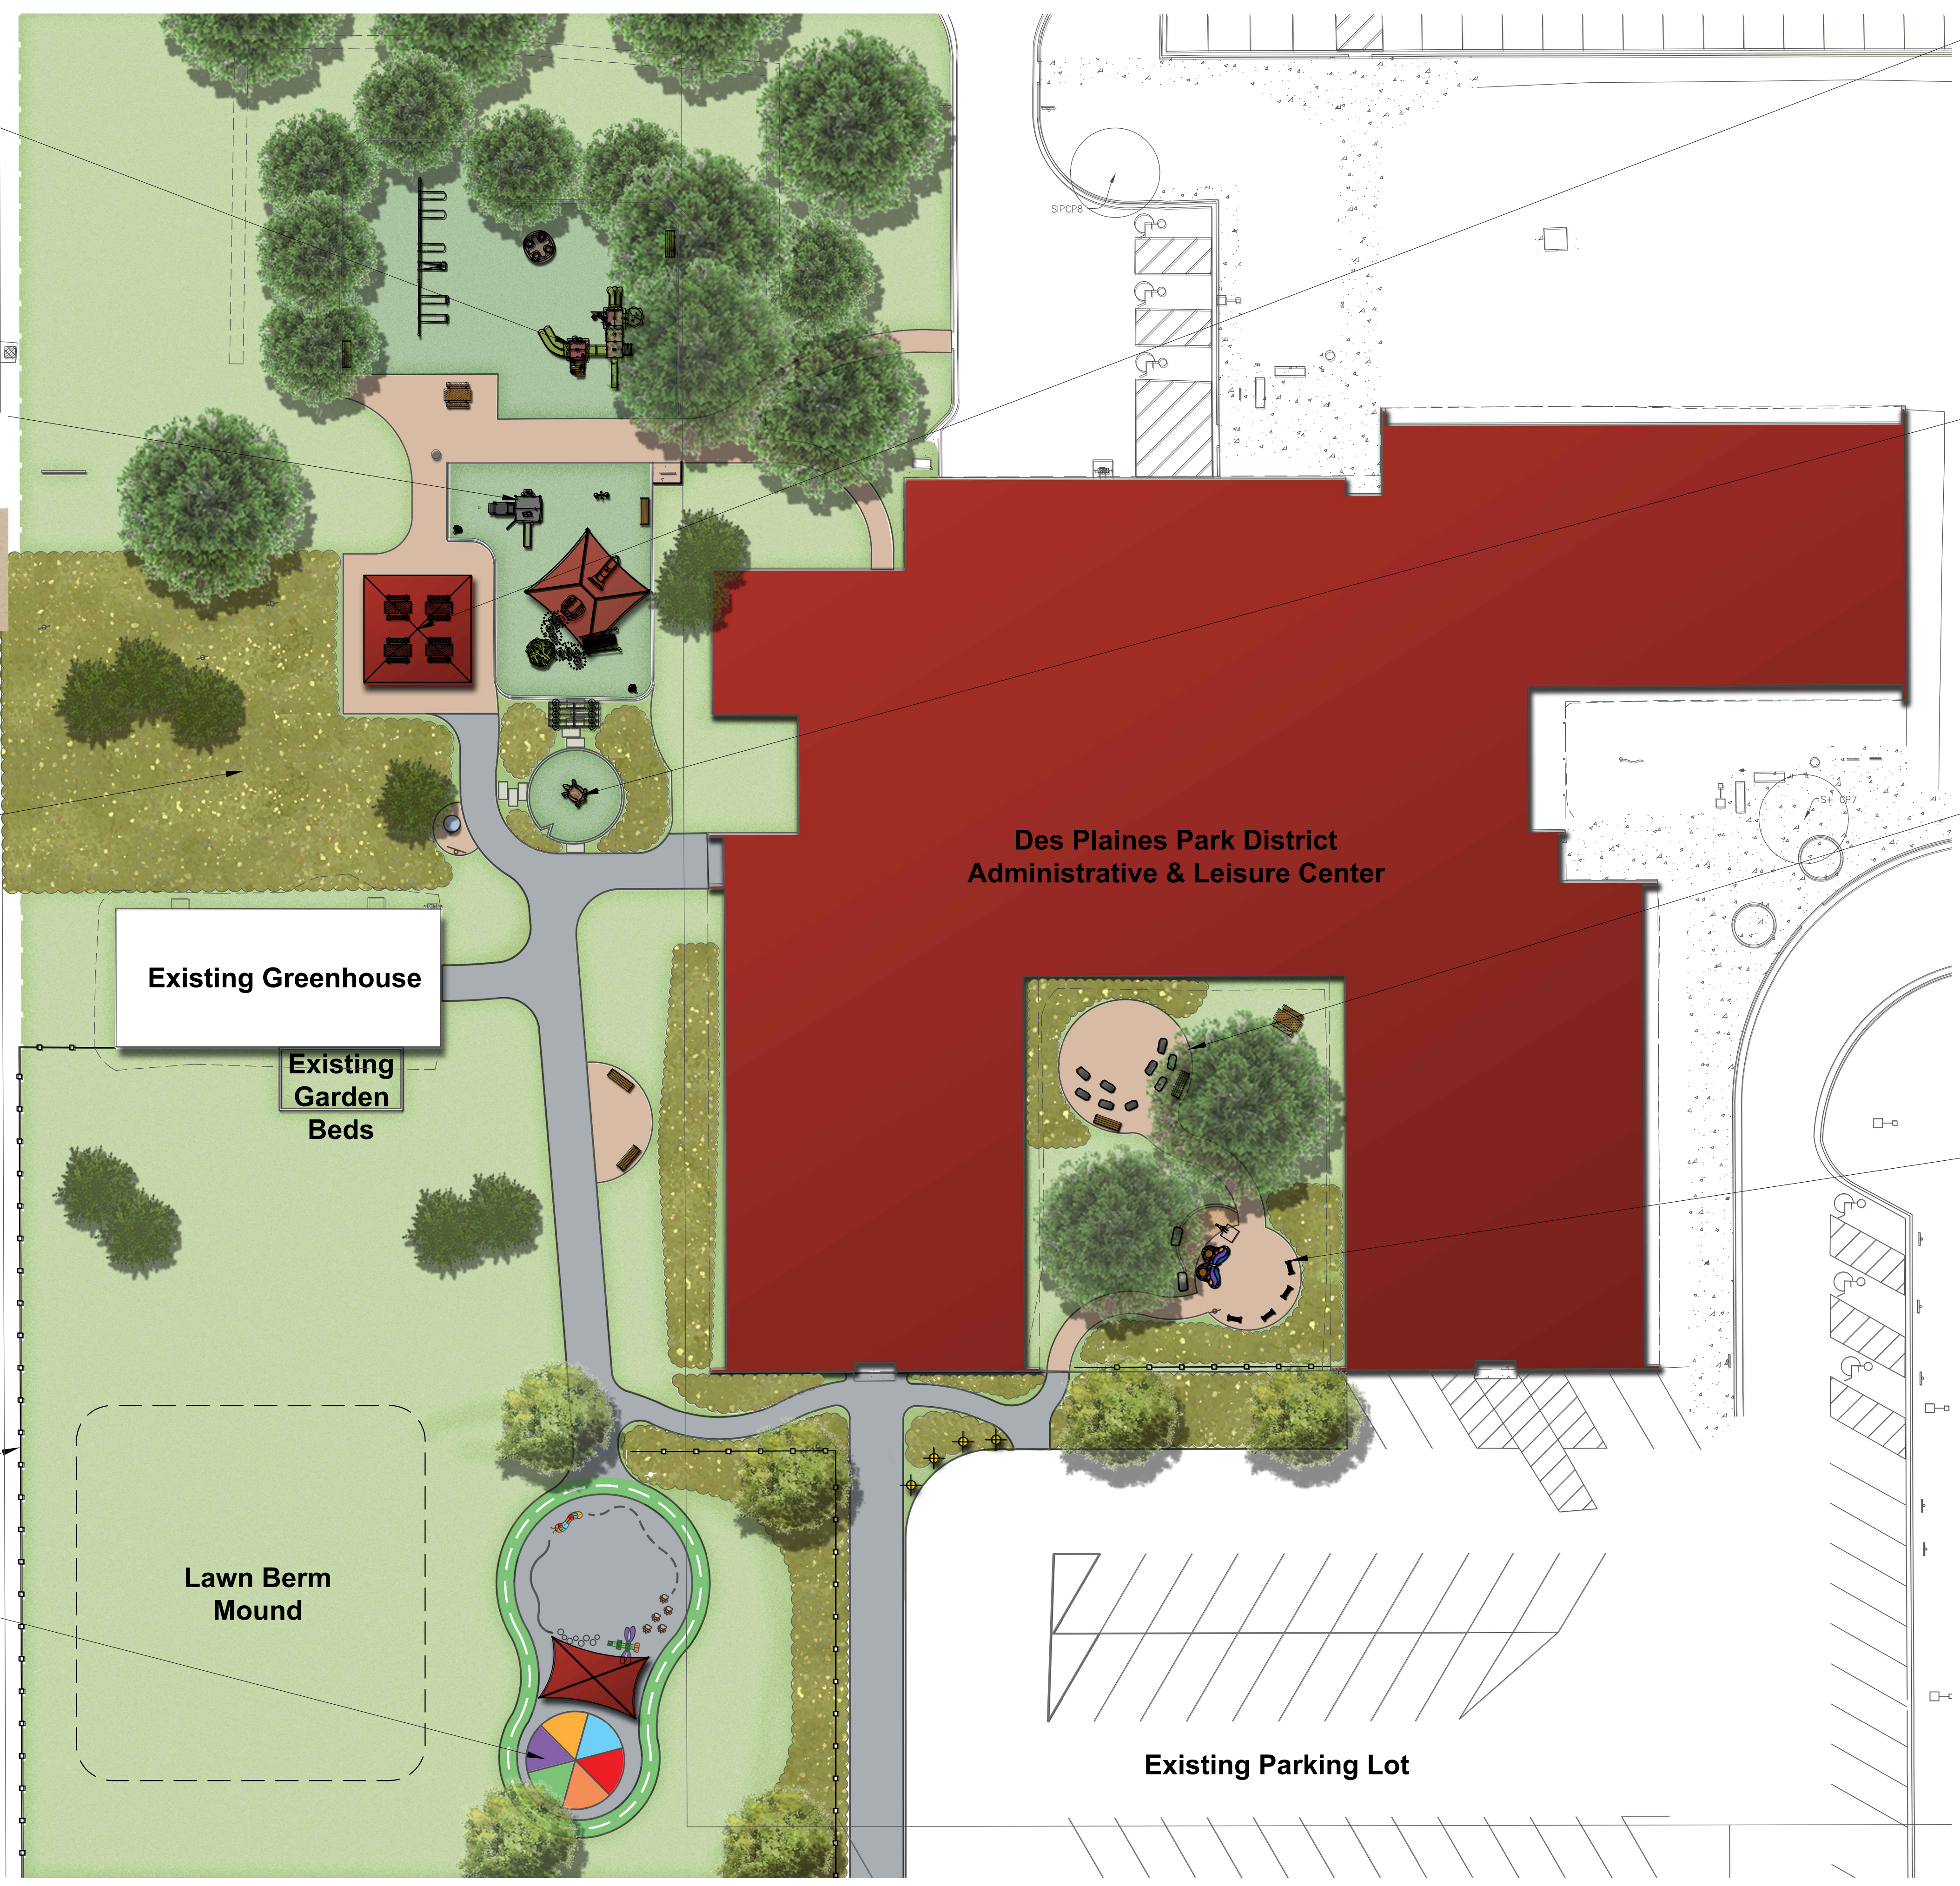

Proposed 5-12 Playground

Proposed 2-5 Playground
- Shade structure over play equipment

Proposed Native Meadow with Bird Habitat
- Native plantings
- Bird houses and Bat boxes
- Bird bath with Interpretive Signage

Split Rail Fence

Proposed Game Area
- Drop shot
- Painted pavement games
- Tricycle Track
- Shade sail

Maple Street

Proposed Picnic Shelter
- 24' x 24' shelter
- Picnic tables

Proposed Turtle Play Area
- Interpretive signage
- Turtle play sculpture
- Vine tunnel

Proposed Amphitheater
- ADA accessible seating

Proposed Sensory Zone
- Relocated music & sensory boards
- Sand play area with Accessible digger
- Sensory interpretive signage