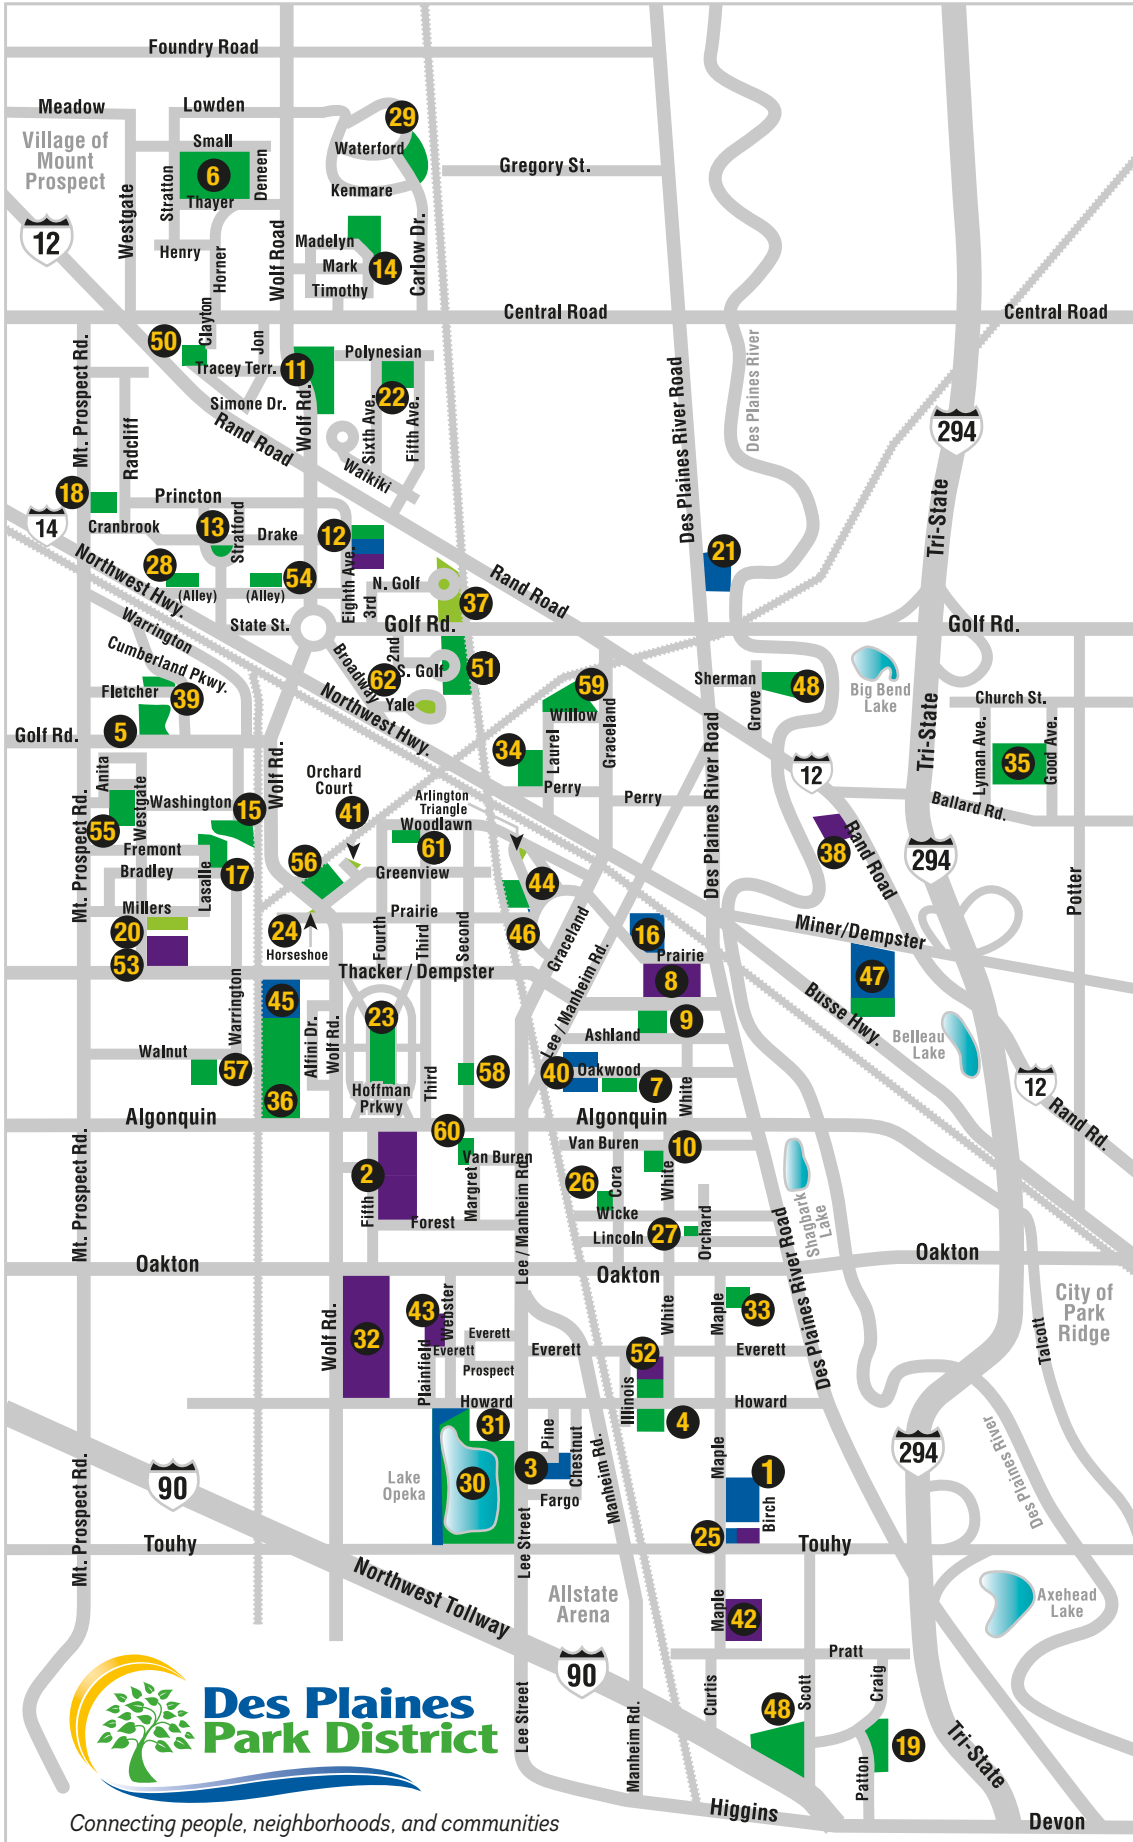

Facilities

1. Administrative & Leisure Center
11. Chippewa Pool
16. Des Plaines History Center
21. Golf Center Des Plaines
25. Iroquois Pool
30. Lake Park Golf Course & Marina
31. Lakeview Center
36. Mountain View Adventure Center
47. Mystic Waters Aquatic Center
40. Oakwood Maintenance Center
45. Prairie Lakes Aquatic Center
45. Prairie Lakes Community Center

Parks

3. Apache Park
4. Arndt Park & Fieldhouse
5. Blackhawk Park
6. Bluett Park
7. Centennial Park
8. Central Park
10. Cherokee Park
11. Cheyenne Park
12. Chippewa Park & Pool
13. Cornell Park
14. Craig Manor Park
15. Cumberland Terrace Park
17. Des Plaines Manor Park
18. DiMucci-Lowenber Park
19. Eaton Field Park
22. Hawaii Park
23. Hoffman Park
26. Jaycee Park
27. Kiwanis Park
28. Kutchen Park
29. Kylemore Greens Park
30. Lake Park
33. McKay-Nealis Park
34. Menominee Park
35. Mohawk Park
39. Northshire Park
44. Potawatomi Park
47. Rand Park & Mystic Waters
48. Seminole Park
49. Sesquicentennial Park
50. Sioux Park
51. South Golf Cul-de-Sac
54. Teton Park
55. Tomahawk Park
56. West Park & Fieldhouse
57. Westfield Gardens Park
58. Westfield Park
59. Willow Park
60. Winnebago Park
61. Woodlawn Park

Green Space

20. Garden Plots
24. Horseshoe Triangle
37. North Golf Cul-de-Sac
41. Orchard Court
46. Prairie Triangle
62. Yale Court

Schools

2. Algonquin & Forest
9. Central
12. Chippewa & Cumberland
25. Iroquois
32. Maine West
38. North
42. Orchard Place
43. Plainfield
52. South
53. Terrace