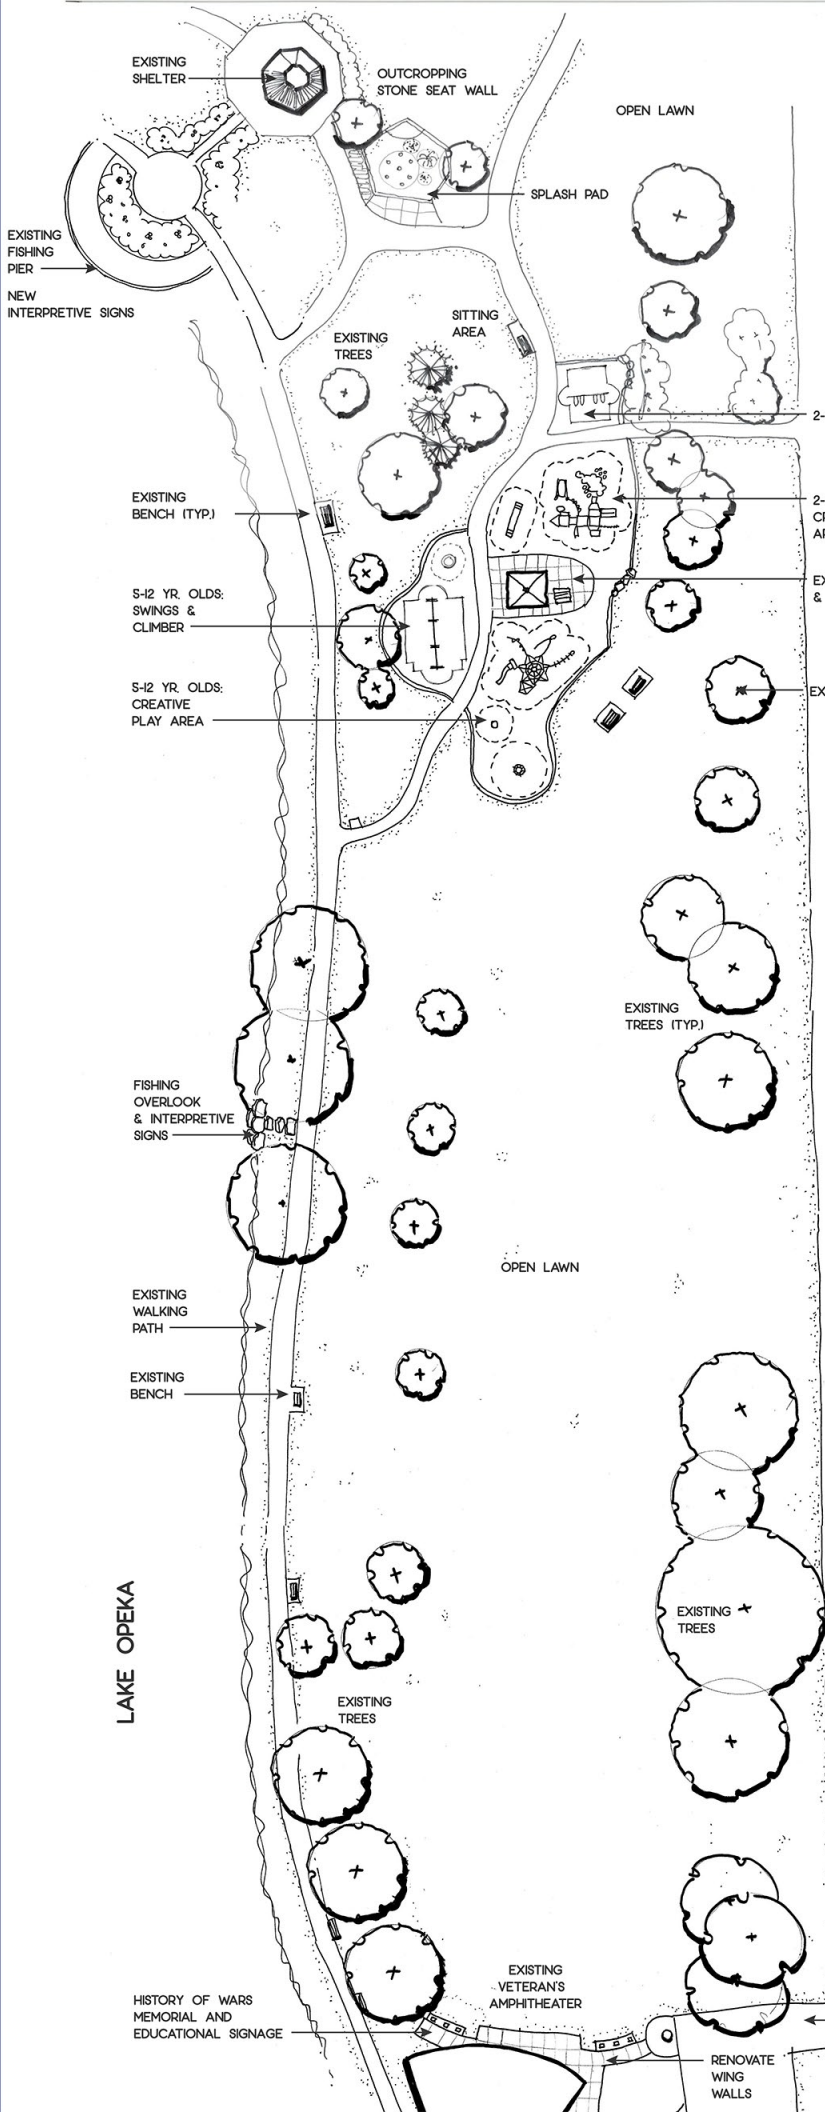

LAKE PARK MASTER PLAN

REPRESENTATIVE IMAGERY

FISHING STATION

2-5 YR. OLDS: SWINGS

2-5 YR. OLDS: CREATIVE PLAY AREA

EXISTING SHELTER & SEATING AREA

EXISTING TREE (TYP.)

ECOSYSTEM INTERPRETIVE SIGNAGE

HISTORY OF WAR MEMORIAL & EDUCATIONAL SIGNAGE

LEE STREET

LAKE OPEKA

HISTORY OF WARS MEMORIAL AND EDUCATIONAL SIGNAGE

EXISTING VETERAN'S AMPHITHEATER

RENOVATE WING WALLS

EXISTING PARKING AREA