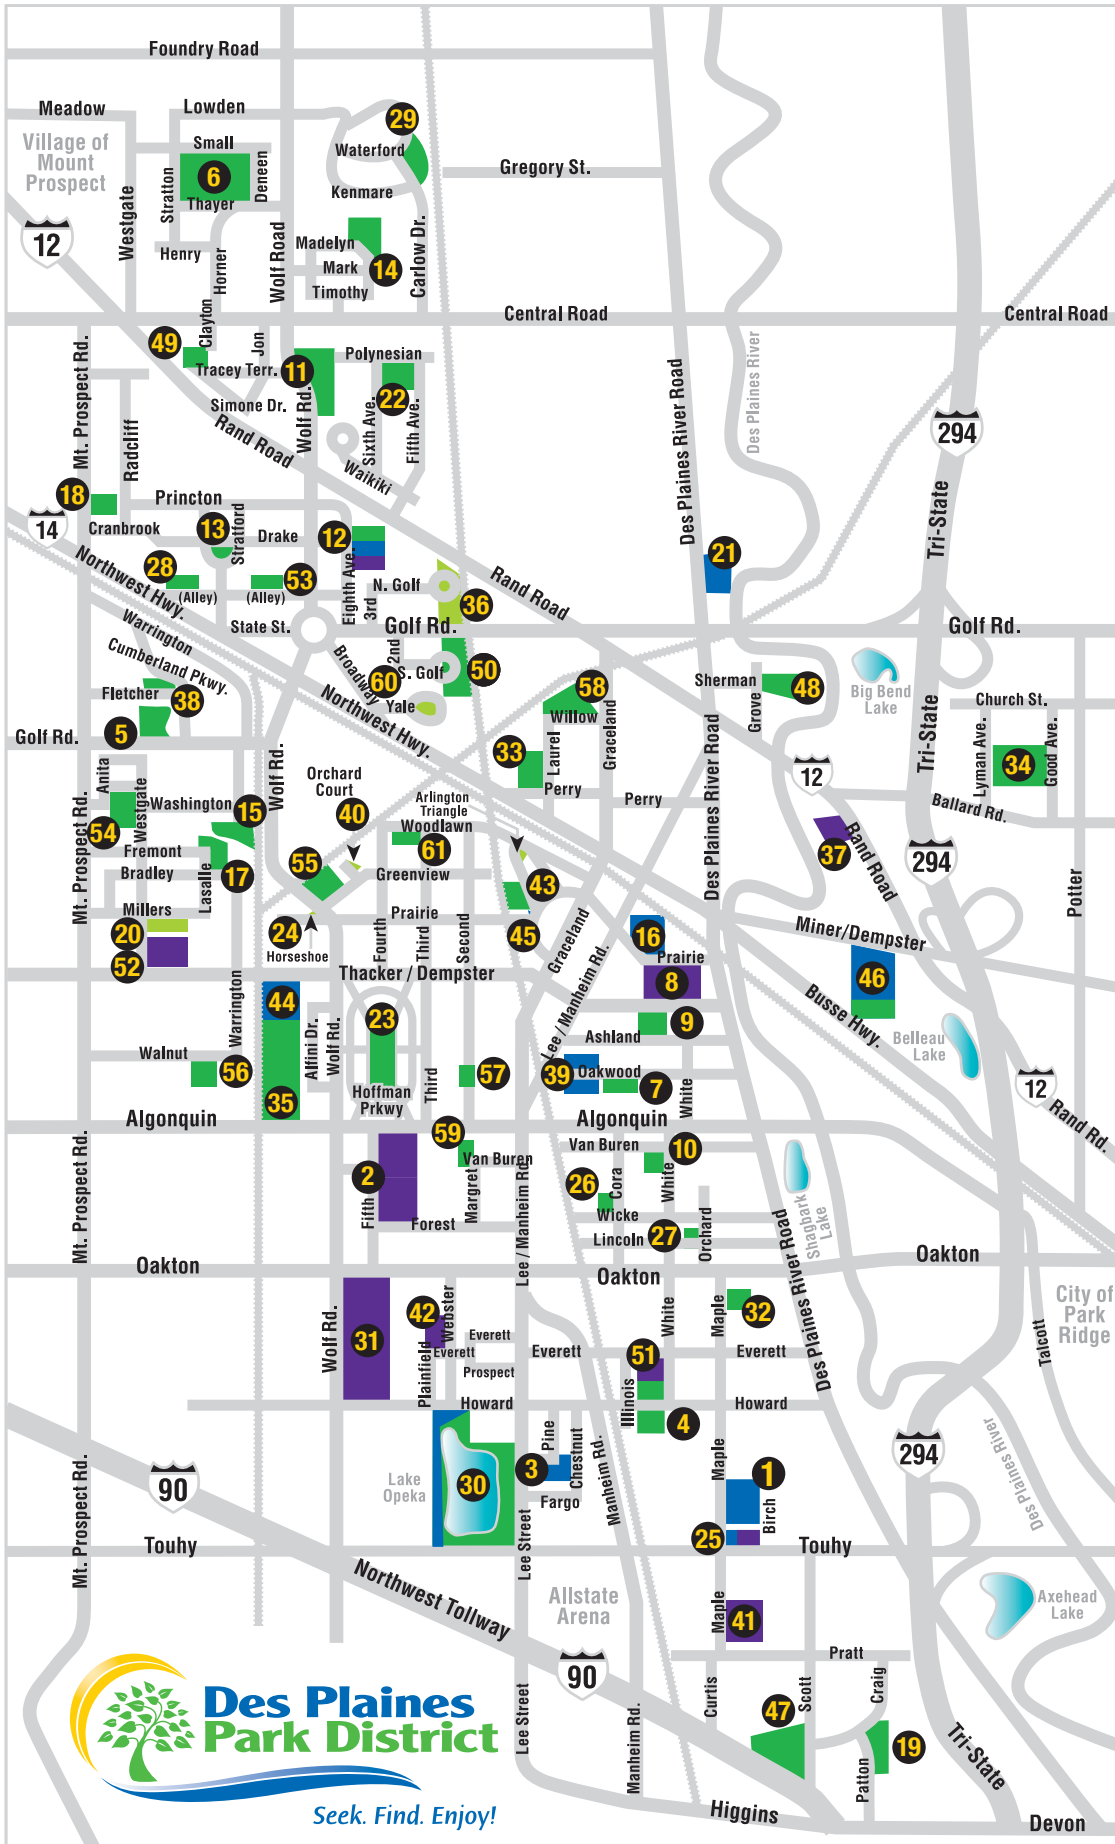

PARKS and FACILITIES

- Facilities**
- Administrative & Leisure Center
 - Chippewa Pool
 - Des Plaines History Center
 - Golf Center Des Plaines
 - Iroquois Pool
 - Lake Park Golf Course & Marina
 - Mountain View Adventure Center
 - Mystic Waters Aquatic Center
 - Oakwood Maintenance Center
 - Prairie Lakes Community Center

- Parks**
- Apache Park
 - Arndt Park & Fieldhouse
 - Blackhawk Park
 - Bluett Park
 - Centennial Park
 - Central Park
 - Cherokee Park
 - Cheyenne Park
 - Chippewa Park & Pool
 - Cornell Park
 - Craig Manor Park
 - Cumberland Terrace & Fieldhouse
 - Des Plaines Manor Park
 - DiMucci-Lowenberg Park
 - Eaton Field Park
 - Hawaii Park
 - Hoffman Park
 - Jaycee Park
 - Kiwanis Park
 - Kutchen Park
 - Kylemore Greens Park
 - Lake Park
 - McKay-Nealis Park
 - Menominee Park
 - Mohawk Park
 - Northshire Park
 - Potawatomie Park
 - Rand Park & Mystic Waters
 - Seminole Park
 - Sesquicentennial Park
 - Sioux Park
 - South Golf Cul-de-Sac
 - Teton Park
 - Tomahawk Park
 - West Park & Fieldhouse
 - Westfield Gardens Park
 - Westfield Park
 - Winnebago Park
 - Woodlawn Park

- Green Space**
- Garden Plots
 - Horseshoe Triangle
 - North Golf Cul-de-Sac
 - Orchard Court
 - Prairie Triangle
 - Yale Court

- Schools**
- Algonquin & Forest
 - Central
 - Chippewa & Cumberland
 - Iroquois
 - Maine West
 - North
 - Orchard Place
 - Plainfield
 - South
 - Terrace