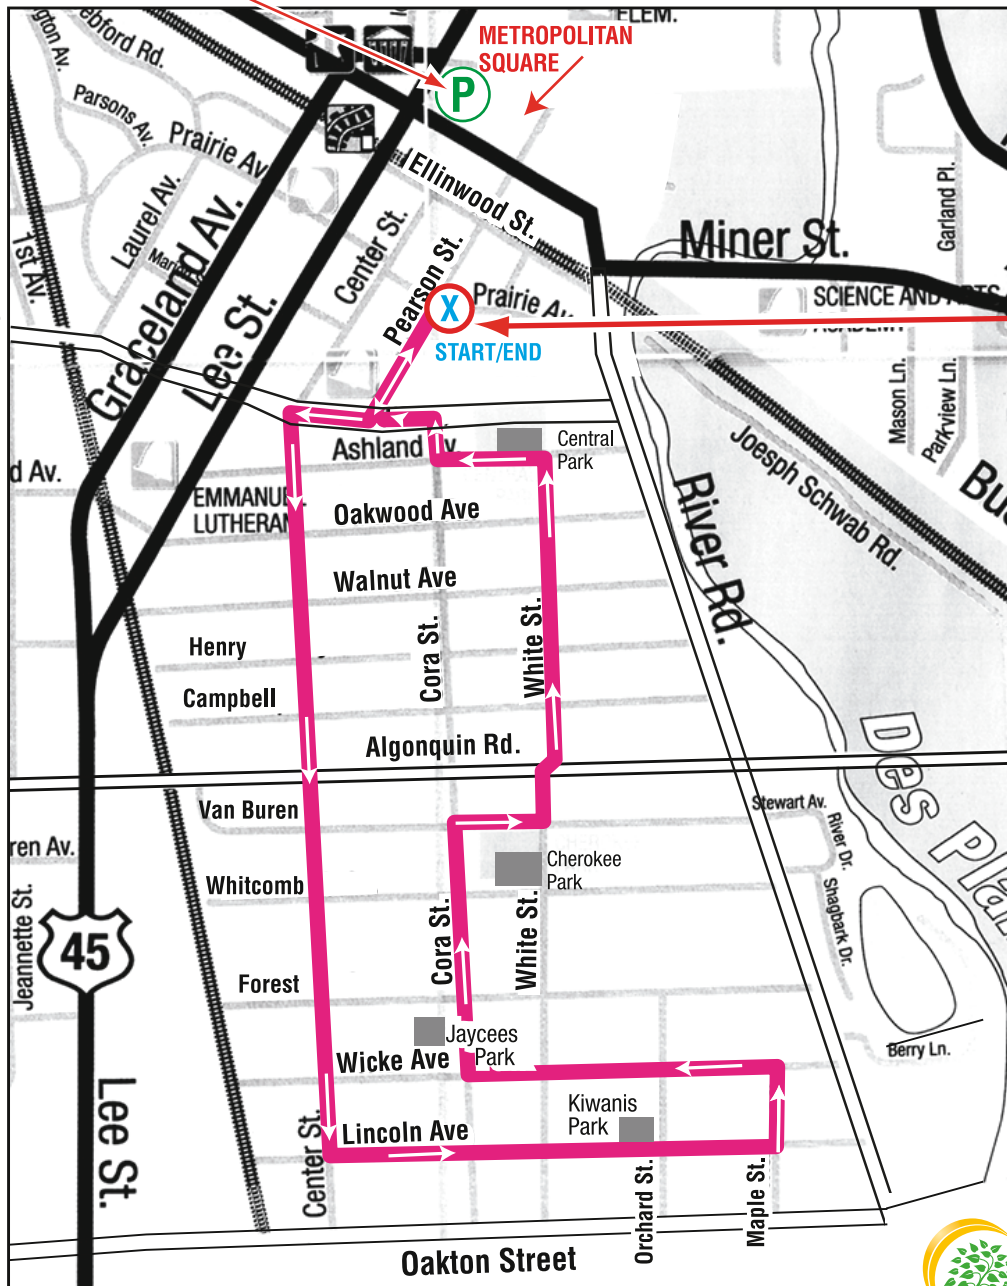

The DASH

Through Des Plaines

Annual 5k Run/Walk • June 16 • 8:00am

Presented By

Parking

To avoid traffic congestion, please use the Metropolitan Square free parking garage. Easy access from Lee Street, just north of Miner Street, or from any entrance to Metropolitan Square: Miner Street, River Road, or Perry Street.

The Race

Find the race on GPS or Google Maps: 1500 E. Prairie Ave., at Pearson St., 60016
Read more about The DASH at DPParks.org.

Scan this QR for a Google Map of the Metropolitan Square parking garage.

Scan this QR for a Google Map of the starting location.

CERTIFIED COURSE

847-391-5711 • DPParks.org