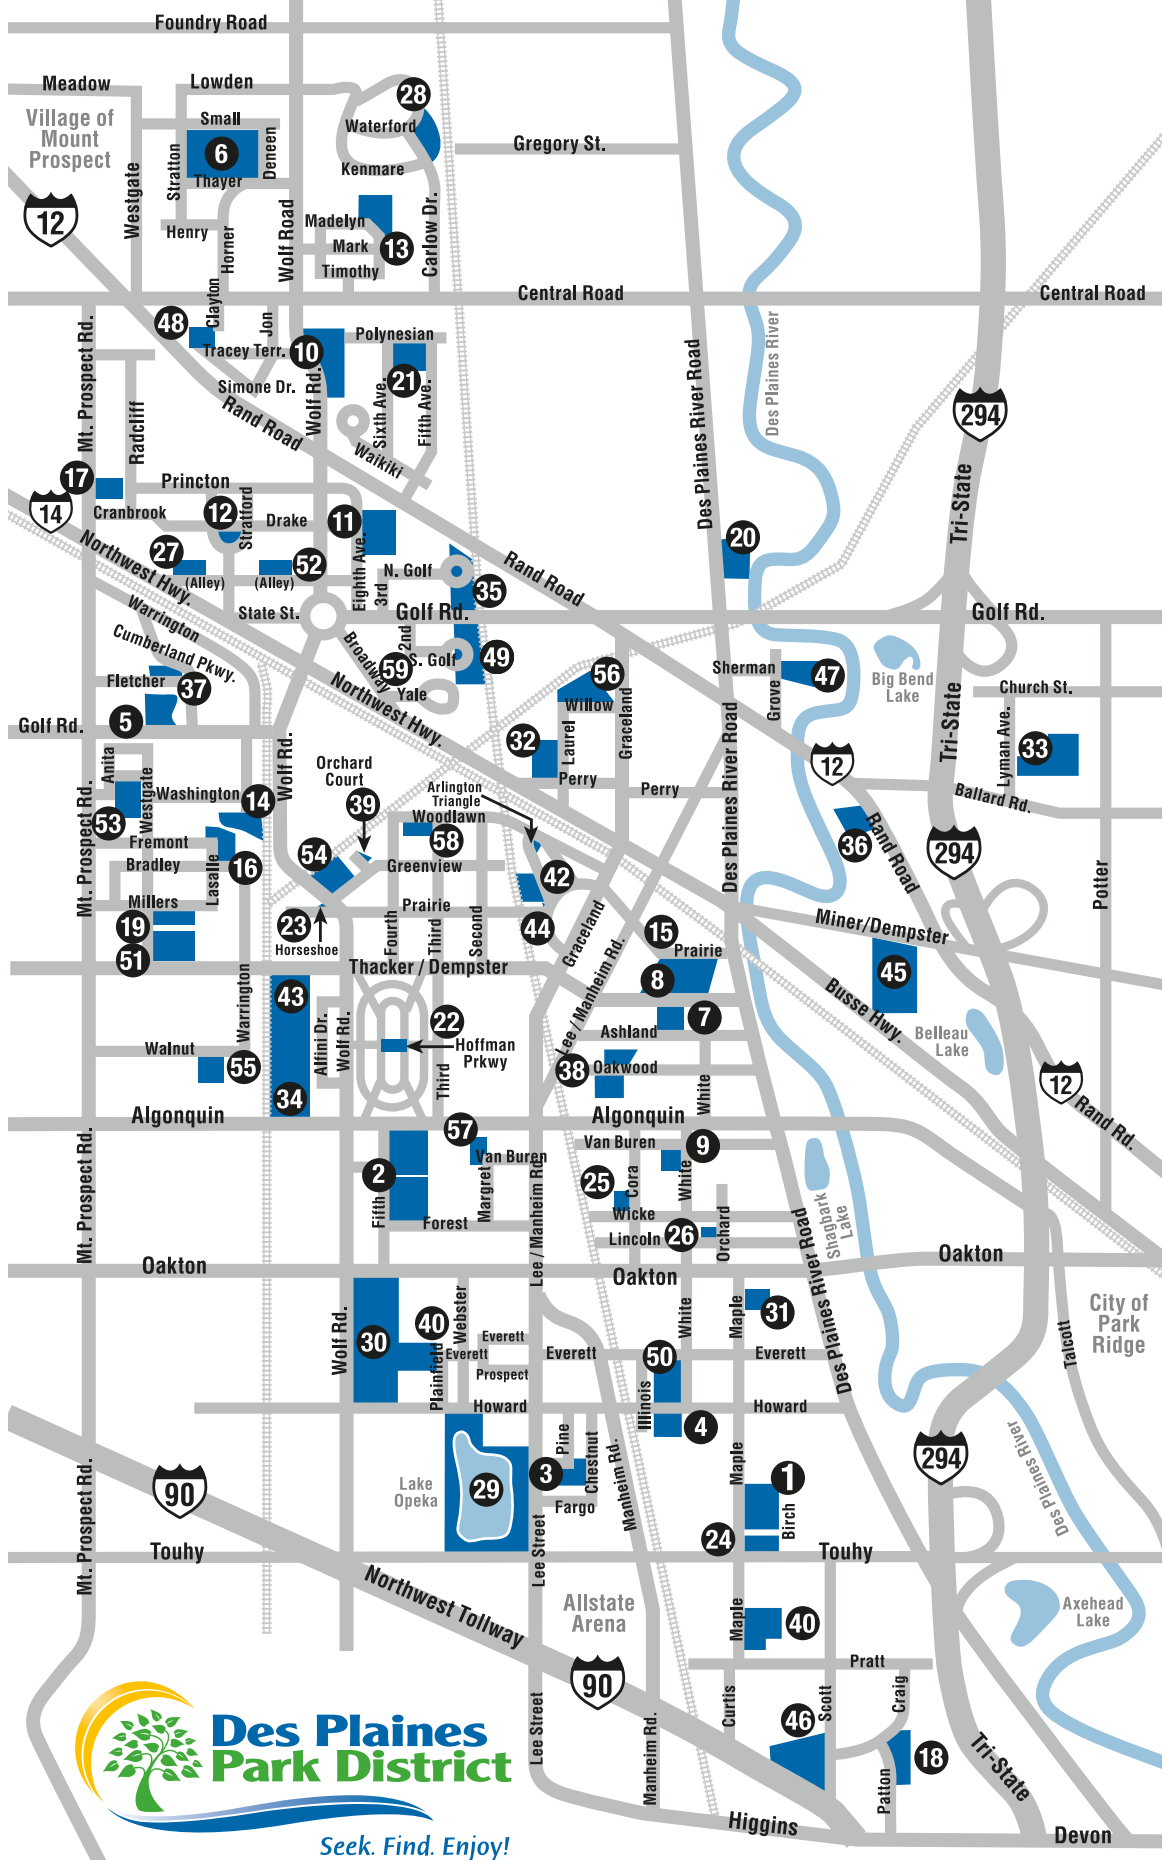

## Facilities

1. Administrative and Leisure Center
15. Des Plaines History Center
20. Golf Center Des Plaines
29. Lake Park Golf Course & Marina
34. Mountain View Adventure Center
45. Mystic Waters Aquatic Center
38. Oakwood Maintenance Center
43. Prairie Lakes Community Center

## Parks

3. Apache Park
4. Arndt Park/Fieldhouse
5. Blackhawk Park
6. Bluett Park
7. Central Park
9. Cherokee Park
10. Cheyenne Park
11. Chippewa Park & Pool
12. Cornell Park
13. Craig Manor Park
14. Cumberland Terrace/Fieldhouse
16. Des Plaines Manor Park
17. DiMucci-Lowenberg Park
18. Eaton Field Park
19. Garden Plots
21. Hawaii Park
22. Hoffman Park
24. Iroquois Pool
25. Jaycee Park
26. Kiwanis Park
27. Kutchen Park
28. Kylemore Greens Park
29. Lake Park
31. McKay-Nealis Park
32. Menominee Park
33. Mohawk Park
34. Mountain View Adventure Center
37. Northshire Park
42. Potawatomi Park
43. Prairie Lakes Park
45. Rand Park/Mystic Waters
46. Seminole Park
47. Sesquicentennial Park
48. Sioux Park
49. South Golf Cul-de-Sac
52. Teton Park
53. Tomahawk Park
54. West Park
55. Westfield Gardens Park
56. Willow Park
57. Winnebago Park
58. Woodlawn Park

## Green Space

23. Horseshoe Triangle
35. North Golf Cul-de-Sac
39. Orchard Court
44. Prairie Triangle
59. Yale Court